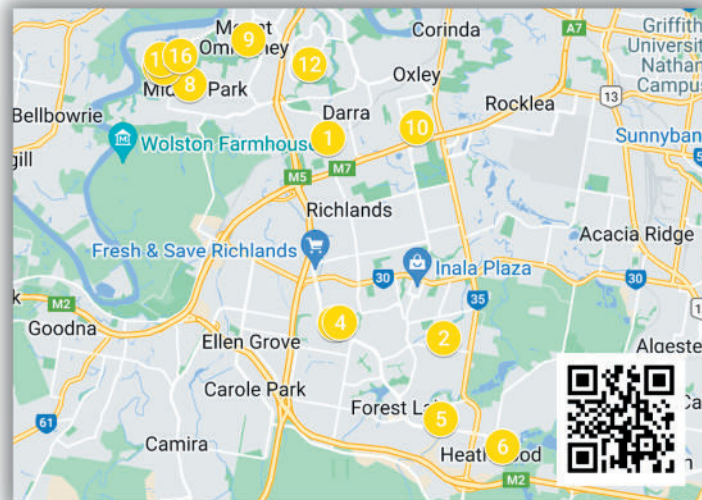

Christmas Lights **BRISBANE**

West Brisbane

1. Darra Uniting Church - 8 Lee Road, Darra
2. 4/131 Rockfield Road, Doolandella
3. 39 Brushwood Circuit, Forest Lake
- 4. 55 Brushwood Circuit, Forest Lake**
- 5. 6 Rise Place, Heathwood**
6. 12 Toorwood Street, Heathwood
7. 6 Kenneth Avenue, Laidley
- 8. 4 Burwick Close, Middle Park**
- 9. 1 Moncrieff Court, Mount Ommaney**
10. Woodgate Street, Oxley
11. Government House, 168 Fernberg Road, Paddington
- 12. 71 McPherson Road, Sinnamon Park**
13. Everard Street, Westlake
14. Raeside Street, Westlake
15. 43 Raeside Street, Westlake
16. 168 Horizon Drive, Westlake

For further details on Christmas Lights in Brisbane 2022 visit <https://www.brisbanekids.com.au/christmas-lights-brisbane/>