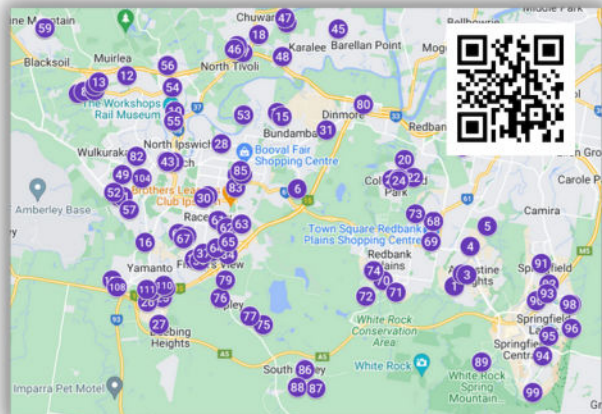

Christmas Lights BRISBANE

Ipswich #1

1. Rush Drive, Augustine Heights
- 2. Conlan Court, Augustine Heights**
3. Christopher Street, Augustine Heights
4. 1 Avalon Close, Bellbird Park
5. Jack Drive, Bellbird Park
6. 108 Naomai Street, Blackstone
7. Alexandra Street, Brassall
8. Peaceful Place, Brassall
9. Britannia Way, Brassall
10. 10 Pine Mountain Road, Brassall
11. 41 Barwell Street, Brassall
12. 190 Pine Mountain Road, Brassall
13. 9 Nelson Circuit, Brassall
14. 5 Sugars Place, Bundamba
15. 42 Nelson Street, Bundamba
16. 20 Berry Street, Churchill
17. 256 Mount Crosby Road, Chuwar
18. Lilley Terrace, Chuwar
19. 8 Oakwood Place, Chuwar
20. 40 Brenda Court, Collingwood Park
21. Forgan Smith Street, Collingwood Park
22. Goss Drive, Collingwood Park
23. 36 Paul Tully Avenue, Collingwood Park
24. 45 Paul Tully Avenue, Collingwood Park
25. Piccadilly Court, Deebing Heights
26. Pintail Circuit, Deebing Heights
27. 41 Rawlings Road, Deebing Heights
28. Jacaranda Street, East Ipswich
29. Edgar Street, Eastern Heights
30. 21 Robertson Road, Eastern Heights
31. Brisbane Road, Ebbw Vale
- 32. 21 Hillier Court, Flinders View**
33. Hillier Court, Flinders View
34. Wright Crescent, Flinders View
- 35. Nova Court, Flinders View**
36. 14 Discovery Street, Flinders View
37. 46 Cowley Drive, Flinders View
38. Gorry Street, Goodna
39. 85 Smiths Road, Goodna
- 40. 203 Brisbane Street, Ipswich**
- 41. 99 Brisbane Street, Ipswich**
42. 34 Macquarie Street, Ipswich
- 43. 1/126 Brisbane Street, Ipswich**
- 44. 134 Lewis Drive, Karalee**
45. 15 Marilyn Street, Karalee
46. Coal Road, Karalee
47. 39 Louise Place, Karalee
48. Phar Lap Parade, Karalee
49. 10 Neumann Place, Leichhardt
50. Pinehurst Avenue, Leichhardt
51. Southland Street, Leichhardt
52. Samford Road, Leichhardt
53. Baden Jones Way, North Booval
54. Simmons Road, North Ipswich
55. North Street, North Ipswich
56. 10 Clarice Avenue, North Ipswich