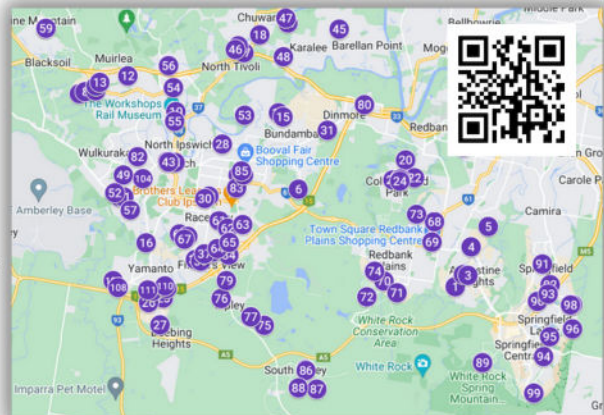

Ipswich #2

57. Reddy Street, One Mile
58. Pringle Place, Pine Mountain
59. 14 Gracemere Crescent, Pine Mountain
60. Briggs Road, Raceview
61. 1 Explorer Street, Raceview
62. Wildey Street, Raceview
63. 4 Kordan Boulevard, Raceview
64. 162 Edwards Street, Raceview
65. 21 Rumsey Drive, Raceview
66. 9 Brittany Crescent, Raceview
67. 58 Anna Drive, Raceview
68. 5 Yarrow Court, Redbank Plains
69. Argyle Street, Redbank Plains
70. Rasmussen Crescent, Redbank Plains
71. Archer Crescent, Redbank Plains
72. 3 Nectar Circuit, Redbank Plains
73. 155 Henty Drive, Redbank Plains
74. 16 Tait Avenue, Redbank Plains
75. Shearer Court, Ripley
- 76. Carlos Street, Ripley**
77. LillyPilly Drive, Ripley
78. Tamborine Street, Ripley
79. 8 Gonula Crescent, Ripley
80. 2 Dossie Street, Riverview
- 81. John Street, Rosewood**
82. 24 Thomas Street, Sadliers Crossing
83. 23 Doyle Street, Silkstone
84. Teape Street, Silkstone
85. Glebe Road, Silkstone
86. 32 Tamborine Street, South Ripley
87. 10 Minerva Street, South Ripley
88. 2 Lamond Street, South Ripley
89. 4 Larkhall Street, Spring Mountain
90. 31 Congo Circuit, Springfield
91. Greenway Circuit, Springfield
92. 69 Woodcrest Way, Springfield
93. 6 Tiber Crescent, Springfield
94. 1 Serenity Place, Springfield Lakes
95. 22 Capricorn Crescent, Springfield Lakes
96. Darter Place, Springfield Lakes
97. Diana Street, Springfield Lakes
98. Neptune Street, Springfield Lakes
99. 35 Grindelia Drive, Springfield Lakes
100. 12 R Faulkners Road, Thagoona
101. 8-10 Loder Road, Thagoona
102. Otto street, Walloon
103. 30 Kingsley Street, Walloon
104. 94 Keogh Street, West Ipswich
105. 113 Coopers Road, Willowbank
106. Camellia Street, Yamanto
107. Sandalwood Drive, Yamanto
108. 7 Lily Court, Yamanto
109. 15 Capriole Close, Yamanto
110. 21 Mustang Street, Yamanto
111. 4 Yew Street, Yamanto