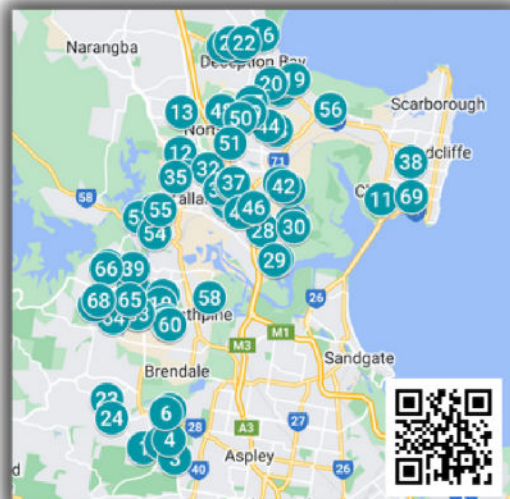

Moreton Bay (South)

For further details on Christmas Lights in Brisbane 2022 visit <https://www.brisbanekids.com.au/christmas-lights-brisbane/>

1. 10 Mondial Drive, Warner
2. 11 St Helen Street, Warner
3. 13 St Helen Street, Warner
4. 7 Granola Close, Warner
5. 13 Blue Mountain Crescent, Warner
6. 4 Jean Close, Warner
7. 21 Homeland Crescent, Warner
8. 19 Hemlock Street, Warner
9. 82 Donald Street, Woody Point

BOLD entries = Finalist in 2022
Christmas Lights competition