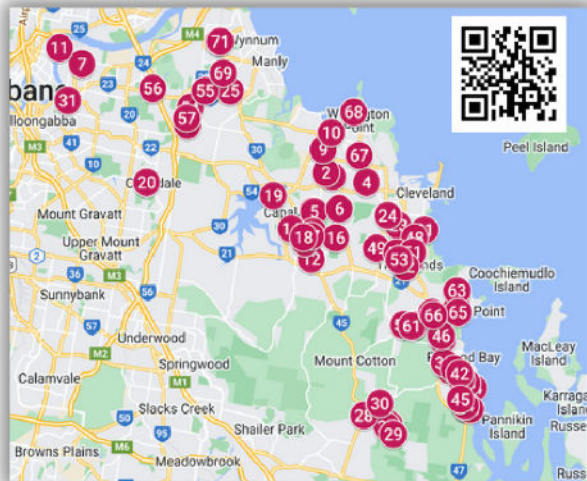

32. Babamande Street, Redland Bay
33. 6 Balsam Street, Redland Bay
34. 11 Dennison Court, Redland Bay
35. Dory Close, Redland Bay
36. 1 Ebony Crescent, Redland Bay
37. 13 Foote Street, Redland Bay
38. 14 Garrett Place, Redland Bay
39. Redland Bay Early Education Centre
40. Huntly Place, Redland Bay
41. 261a Main Street, Redland Bay
42. Mast Court, Redland Bay
43. 1 Phillip Street, Redland Bay
44. 10 Valencia Springs Drive, Redland Bay
45. Willis Close, Redland Bay
46. 6 - 10 Spike Street, Redland Bay
47. 43 Butternut Circuit, Thornlands
48. 7 Cecilia Close, Thornlands
49. 22 Davenport Street, Thornlands
50. 15 Island Outlook Avenue, Thornlands
51. 45a Thornlands Road, Thornlands
52. 19 Ziegenfusz Road, Thornlands
53. 20 Champagne Crescent, Thornlands
23. **54. 62 Annette Street, Tingalpa**
55. 90 Macleay Crescent, Tingalpa
56. 19 Vera Place, Tingalpa
57. 24 Tonbridge Place, Tingalpa
58. 39 Whipbird Circuit, Victoria Point
59. 86 Bunker Road, Victoria Point
60. 88 Bunker Road, Victoria Point
61. 110 Bunker Road, Victoria Point
62. Kestrel Court, Victoria Point

Redlands & East Brisbane

For further details on Christmas Lights in Brisbane 2022 visit <https://www.brisbanekids.com.au/christmas-lights-brisbane/>

63. 9 Parklane Road, Victoria Point
64. 7 Waratah Avenue, Victoria Point
65. 24 Weber Court, Victoria Point
66. Driftwood Street, Victoria Point
67. Hoskings Drive, Wellington Point
68. 41 Bayview Street, Wellington Point
69. 19 Scanlen Crescent, Wynnum West
70. Orsan Street, Wynnum West
9. **71. 19 Nemarra Street, Wynnum West**

**BOLD entries = Finalist in 2022
Christmas Lights competition**