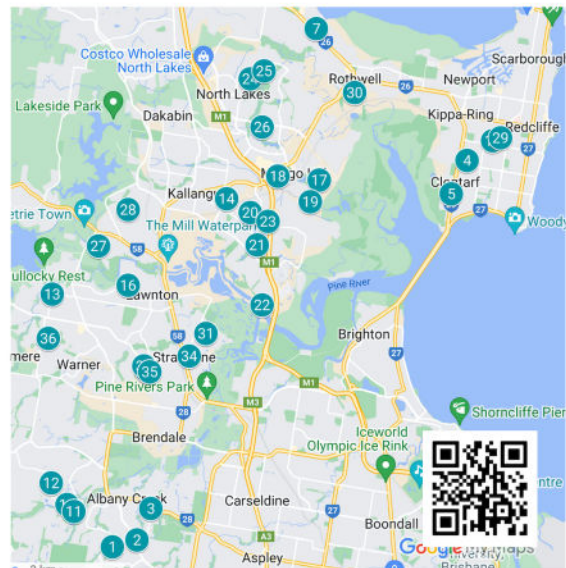

# Christmas Lights BRISBANE

- 1.10 Longreef Court, Albany Creek
- 2.24 Somerset Court, Albany Creek
- 3.21 Keong Road, Albany Creek
- 4.275 Elizabeth Avenue, Clontarf
- 5.1 Long Street, Clontarf**
- 6.14 Magpie Court, Deception Bay
- 7.127 Cross Street, Deception Bay**
- 8.26 Cockatiel Court, Deception Bay
- 9.12 Miner Court, Deception Bay
10. 60 Drapers Road, Eatons Hill
- 11. 10 Bend Court, Eatons Hill**
12. 10 Bassino Court, Eatons Hill
13. 27c Gordons Crossing Rd East, Joyner
14. 5 Summer Court, Kallangur
15. 10 Abelia Crescent, Kippa-Ring
16. 4 Platypus Court, Lawnton
17. 29 Mercury Parade, Mango Hill
18. 26 Limosa Court, Mango Hill
19. 81 Tattler Street, Mango Hill
20. 34 Goodwood Road, Murrumba Downs

21. 3-4 Hillcrest Court, Murrumba Downs
22. 1 Derwent Street, Murrumba Downs
- 23. 40 Twin Lakes Dr, Murrumba Downs**
24. 122 Nicklaus Parade, North Lakes
25. 10 Langer Circuit, North Lakes
26. 32 Lister Street, North Lakes
27. 43 Hunter Circuit, Petrie
- 28. 11 Eacham Street, Petrie**
29. 29 Highland Street, Redcliffe
30. 6 Whitlock Drive, Rothwell
31. 37 Brennan Parade, Strathpine
32. 37 Hillsdale Street, Strathpine
33. 24 Navua Street, Strathpine
34. 11 Patmar Street, Strathpine
- 35. 19 Jasmine Street, Strathpine**
36. 19 Hemlock Street, Warner

# Moreton Bay (South)

Find 2023 Christmas Light display details at  
[www.brisbanekids.com.au/christmas-lights-brisbane/](http://www.brisbanekids.com.au/christmas-lights-brisbane/)

**BOLD** entries = Finalist in 2023  
Christmas Lights competition