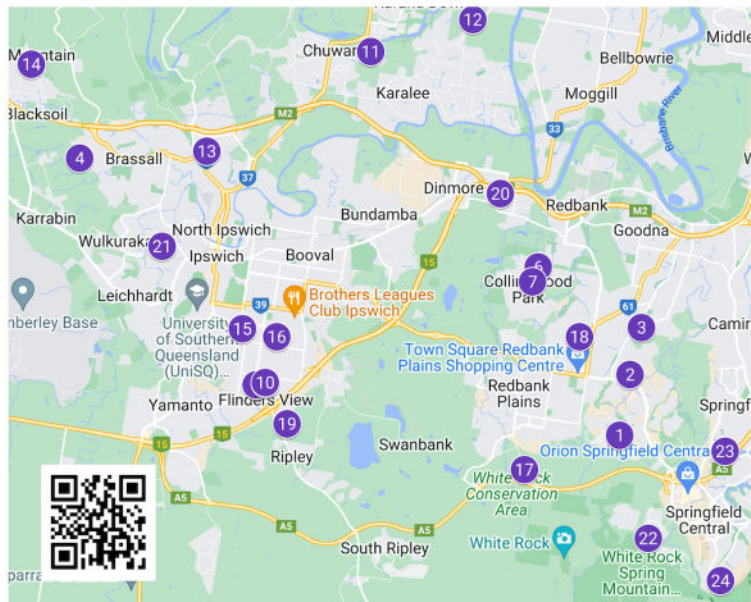

Christmas Lights BRISBANE

- 1.99 Santa Monica Drive, Augustine Heights
- 2.Avalon Close, Bellbird Park
- 3.Wyeth Street, Bellbird Park
- 4.Alexandra Street, Brassall
- 5.20 Forest Glen Court, Camira
- 6.1 Paul Tully Avenue, Collingwood Park
- 7.45 Paul Tully Avenue, Collingwood Park
- 8.46 Cowley Drive, Flinders View
- 9.1 Nova Court, Flinders View**
10. 19 Discovery Street, Flinders View
11. 39 Louisa Place, Karalee
12. Greenview Court, Karalee
13. 17 Simmons Road, North Ipswich
14. 3 Pringle Place, Pine Mountain
15. 36 Mahogany Street, Raceview
16. 1 Explorer Street, Raceview
17. 14 Vantage Place, Redbank Plains
18. Yarrow Court, Redbank Plains
19. 16 Teddy Place, Ripley
20. 37 Diamond Street, Riverview
21. 24 Thomas Street, Sadliers Crossing
22. 4 Larkhall Street, Spring Mountain
23. 31 Congo Circuit, Springfield
24. 35 Grindelia Drive, Springfield Lakes

Ipswich

*Find 2023 Christmas Light display details at
www.brisbanekids.com.au/christmas-lights-brisbane/*

BOLD entries = Finalist in 2023
Christmas Lights competition