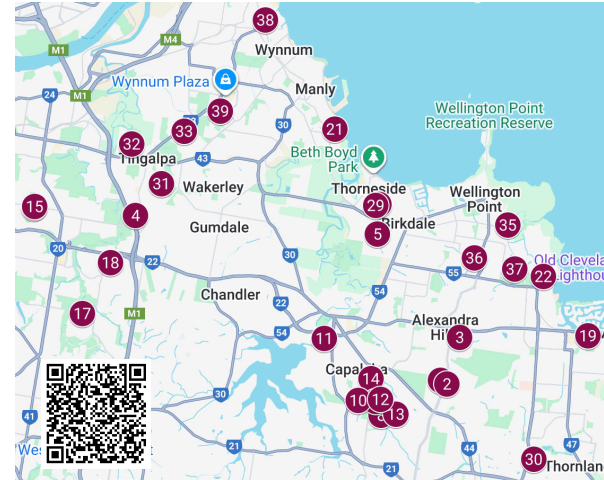

# Christmas Lights BRISBANE

1. 4 Ashbury Crt, Alexandra Hills
2. 7 Chiseldon St, Alexandra Hills
3. 12 Heffernan Rd, Alexandra Hills
4. 18 Strahan St, Belmont
5. 79 Byng Rd, Birkdale
6. **52 Birkalla St, Bulimba**
7. 7 Merry St, Bulimba
8. 10 Coolnwynpin Way, Capalaba
9. **34 Greenup St, Capalaba**
10. **32 Jacaranda Rd, Capalaba**
11. 38 Quentin St, Capalaba
12. 36 Shepherdson St, Capalaba
13. 6 Tipperary Crt, Capalaba
14. 3 Zandra St, Capalaba
15. 242 Stanley Rd, Carina
16. 275 Stanley Rd, Carina
17. 3 Linwood St, Carindale
18. 52 Milanion Cres, Carindale
19. 201/6 Fitzroy St, Cleveland
20. 28 Brae St, Coorparoo
21. 49 Macdonald St, Lota
22. 21 Fig Tree Pl, Ormiston
23. 4 Dory Cl, Redland Bay
24. 32 Ebony Cres, Redland Bay
25. 17 Haslingden Dr, Redland Bay
26. 8 Leopard Pl, Redland Bay
27. 38 Pentecost Pl, Redland Bay
28. 9 Riaweena St, Thorneside
29. 8 Wunulla St, Thorneside
30. 20 Hermitage Cres, Thornlands
31. Abbeyfeale St, Tingalpa
32. 8 Ranch St, Tingalpa
33. 9 Tea Tree Crt, Tingalpa
34. 10 Dunnart St, Victoria Point
35. 16 Arbor Tce, Wellington Point
36. 100 Spurs Dr, Wellington Point
37. 3 Veitch Cl, Wellington Point
38. **86 Adam St, Wynnum**
39. **47 Scanlen Cres, Wynnum West**

# Redlands & East Brisbane

For details about each location visit  
[brisbanekids.com.au/christmas-lights-brisbane/](http://brisbanekids.com.au/christmas-lights-brisbane/)

*as of 5/12/25*